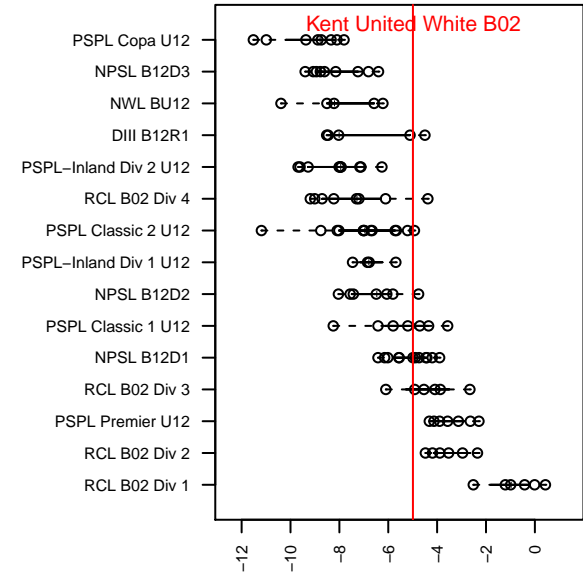

**attack and defense rating
relative to others at age
and all opponents in last 13 months**