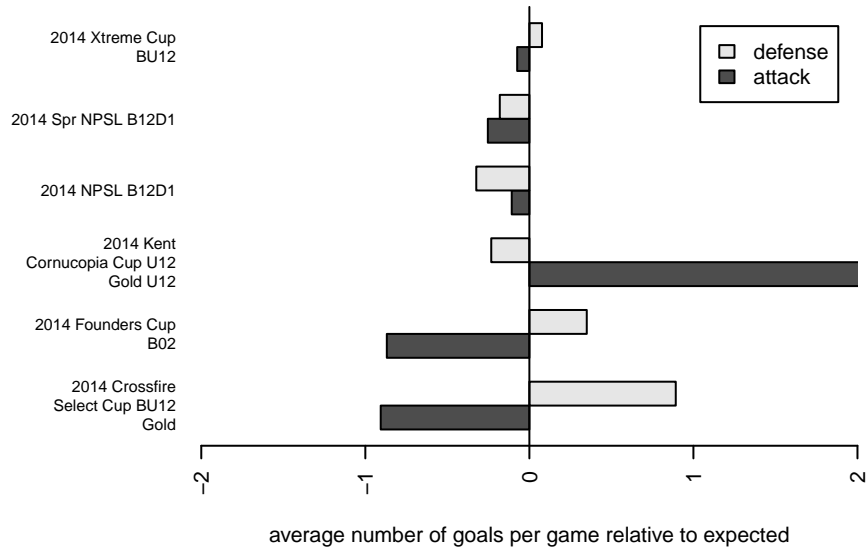

Performance relative to 13 month average