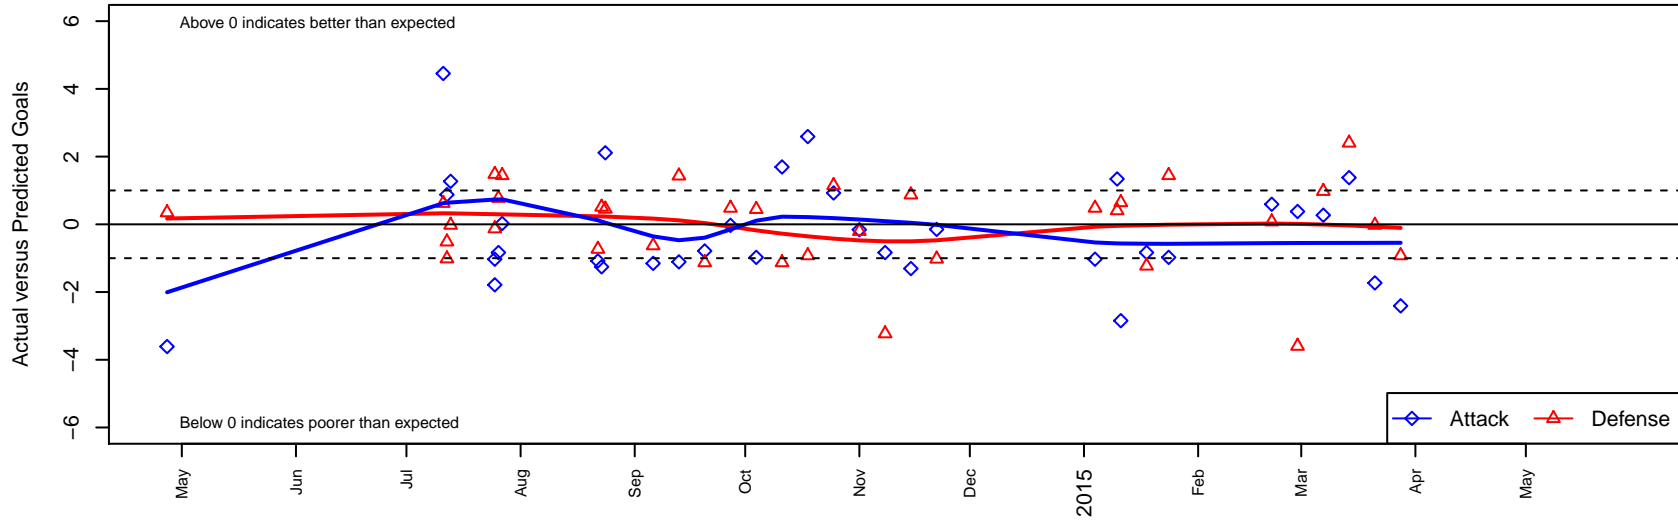

Kent United White B02

Kent United
 Kent, WA
 B02 total strength=630
 attack=0.58 defense=0.53
 fall league = NPSL B12D1
 spr league = Spr NPSL B12D1

alt names used:
 Kent United B02 Humphrey
 KENT UNITED B02 WHITE (WA)
 Kent United B02 White
 Kent United White [B02]
 Kent United B02 White
 Kent United B02 White

Venues played:
 2013 Challenge Cup B02 Division 3 – Challeng
 2014 Kent Cornucopia Cup U12 Gold U12
 2014 Crossfire Select Cup BU12 Gold
 2014 Xtreme Cup BU12
 2014 NPSL B12D1
 2014 Founders Cup B02
 2014 Spr NPSL B12D1

Kent United White B02
 Dots are actual minus expected GF (blue circles) and GA (red triangles).
 Blue line is smoothed change in attack strength. Red is smoothed change in defense strength.

**attack and defense variance (black dot)
relative to other teams
and top 10 in region**